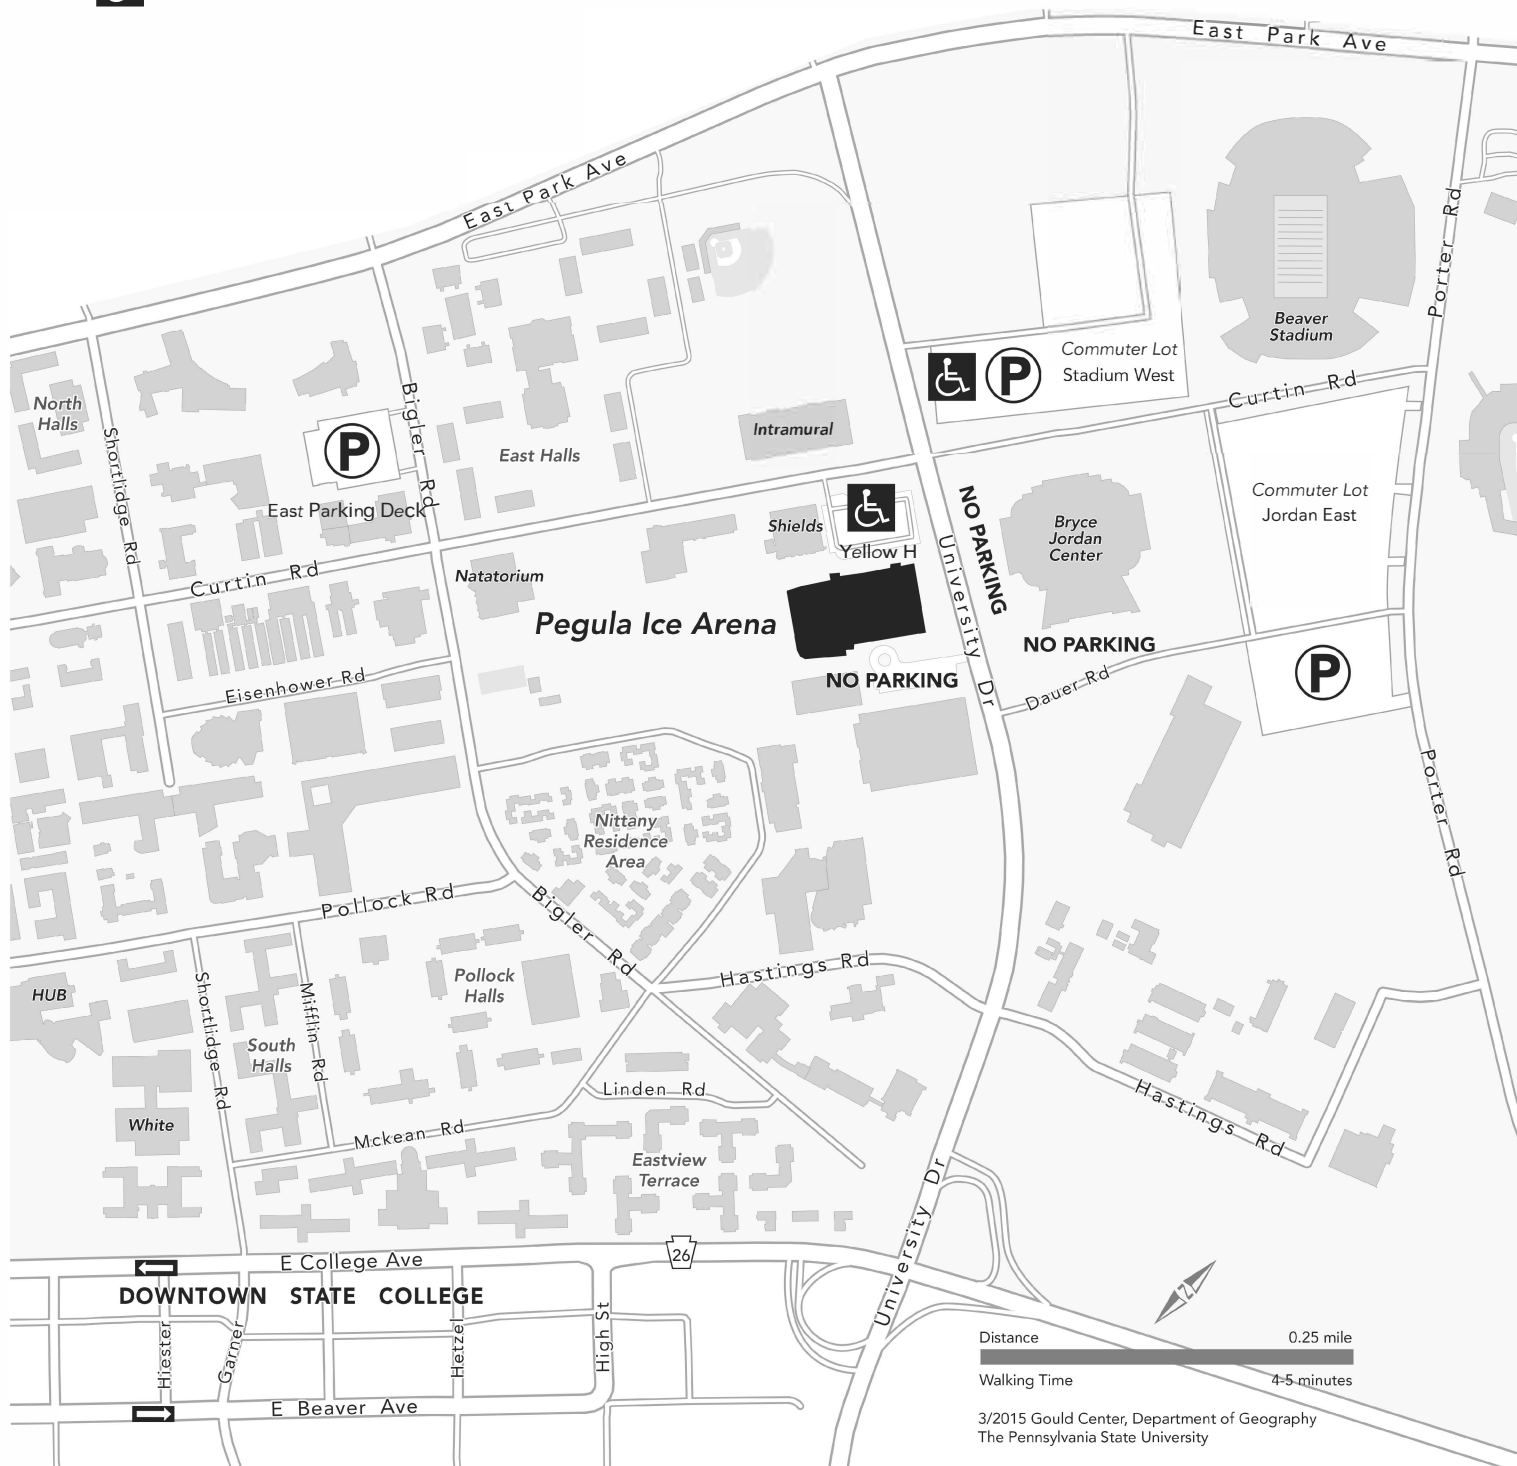

Pegula Ice Arena Commencement Parking Information

Parking:

- East Parking Deck, Jordan East, Stadium West
- ADA Parking at Yellow H Shields

Note: With commencement ceremonies also being held at the Bryce Jordan Center, those attending Pegula ceremonies are urged to park at East Deck.

 Commencement Parking Lots

 ADA Parking Lots

Distance 0.25 mile
Walking Time 4-5 minutes

3/2015 Gould Center, Department of Geography
The Pennsylvania State University